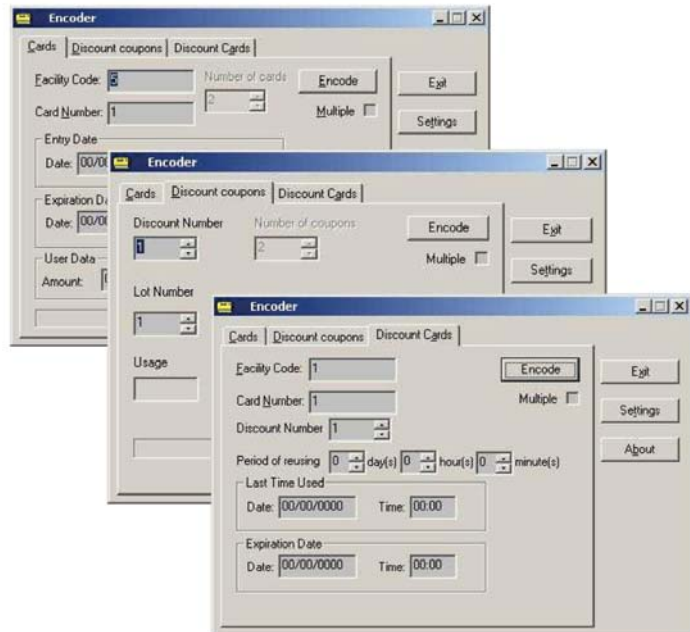

VISION 21™ Encoder

The **VISION 21™ Encoder** is designed as secure encoder for mag stripe system access cards, system debit cards, or converting ticket media to monthly or daily passes. The **Encoder** is connected to a PC that is running the **VISION 21™ Encoder** software. The **Encoder** is ideal for managing special event tickets for system entry and exit and distribution of Pre-sell exit passes or coupons.

FEATURES

- Online System using RS232
- 32 programmable facility codes
- 65,535 programmable card numbers
- Entry or Starting date and time
- Exit or Expiry date and time
- Operator Identification field
- Number of Used change to Limit number of exits field
- \$999.99 Debit Value field
- 255 programmable Lot Numbers
- 99,999 programmable Ticket Numbers
- Programmable Entry or Payment date and time
- 32 programmable Discounts
- Online custom reports

OPTIONS

- Encode Debit cards
- Encode to any one of three tracks
- Encode Entry or Exit Tickets
- Encode special event cards
- Encode special event tickets
- Calculate and process fee transactions
- Overwrite tickets as cards