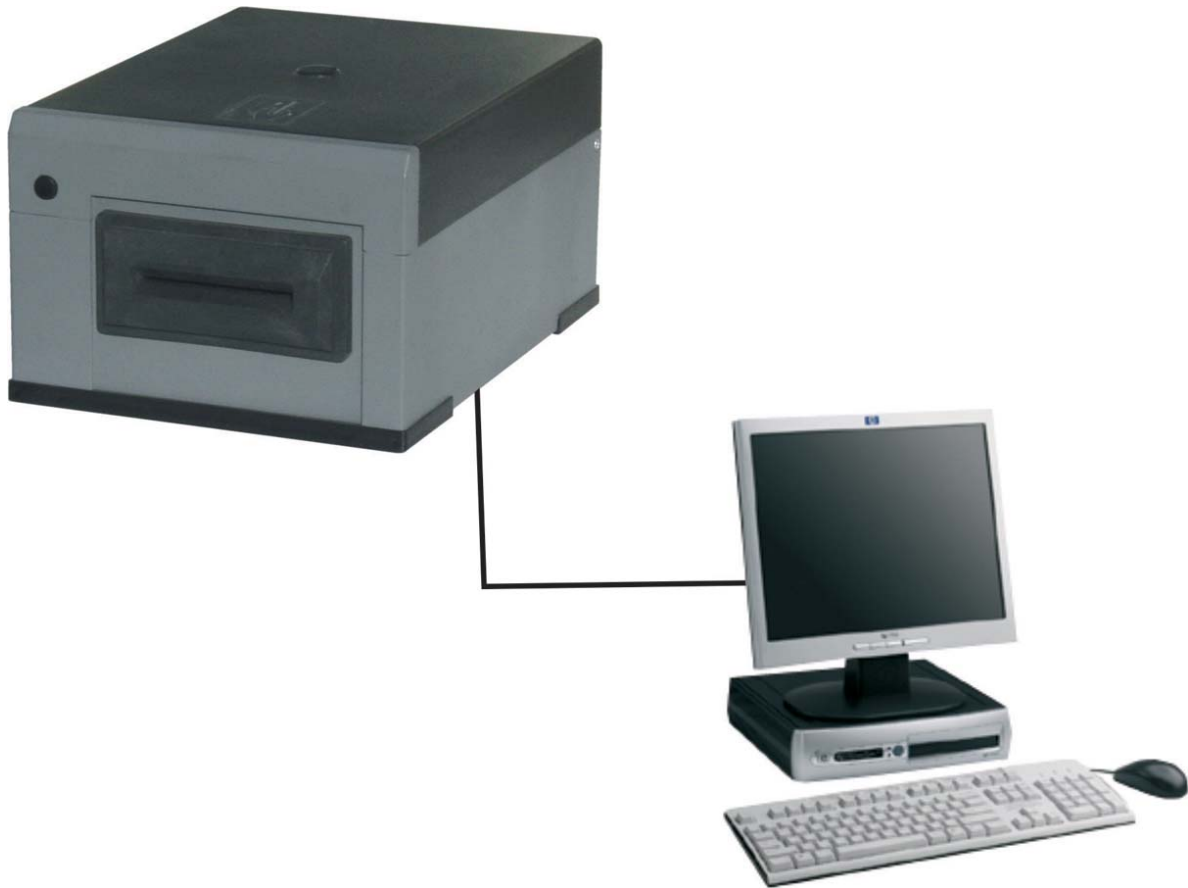

VISION 21™ Encoder

The **VISION 21™ Encoder** is designed as secure encoder for mag stripe system access cards, system debit cards, or converting ticket media to monthly or daily passes. The **Encoder** is connected to a PC that is running the **VISION 21™ Encoder** software. The **Encoder** is ideal for managing special event tickets for system entry and exit and distribution of Pre-sell exit passes or coupons.

Integration of client services include, multiple access control features and read devices, express credit card usage, system debit cards, hotel interface and valet operations, network connectivity and flexible reporting requirements.

SPECIFICATIONS

- Housing and Finish:
Polystyrol construction
Standard Gray and Black
- Dimensions: 5¾" W x 4" H x 8" D
- Electrical:
Power Source: 115 volts 50/60 Hz
(220 volts 50/60 Hz)
Power Consumption: 1 to 2 Amps Intermittent
- Connection:
DP100 power/communication converter
- Environment:
Temperature: -13° to 113°F
Humidity: 10% to 95% (non-condensing)
- Communication: RS232

FEATURES

- Online System using RS232
- 32 programmable facility codes
- 65,535 programmable card numbers
- Entry or Starting date and time
- Exit or Expiry date and time
- Operator Identification field
- Number of Used change to Limit number of exits field
- \$999.99 Debit Value field
- 255 programmable Lot Numbers
- 99,999 programmable Ticket Numbers
- Programmable Entry or Payment date and time
- 32 programmable Discounts
- Online custom reports